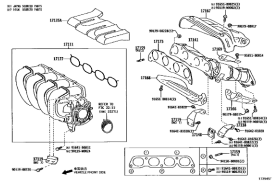

Our stock is automatically updated every 2 hours.

4

Easy to find the right spare part for your vehicle by using EPS car catalog, search by VIN vehicle number or part number

5

Save time with VEL Auto & Parts simply place your order and we will deliver it to your desired location.